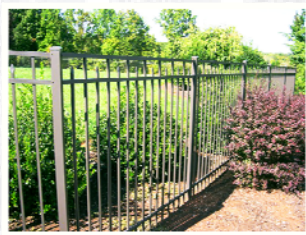

Dynasty ALUMINUM FENCES

Affordable Excellence...

F-100 Classic

Are you looking for the traditional All-American white-picket fence? Then the F-100 Classic is the aluminum fence for you. With its traditional looks and an elegant finish, the F-100 Classic has established itself as the all-time-honored style of choice.

Heights: 36" , 48" , 60" , 72"

3 or 4 Rail Option

F-200 Contemporary

As its name suggests, the F-200 Contemporary is a design that stresses on modernity. Its looks can best be described as clean and professional. There is no question that the F-200 Contemporary is the slick style of today and tomorrow.

Heights: 36" , 48" , 54" , 60" , 72"

3 or 4 Rail Option

F-300 Progressive

The F-300 Progressive fuses to perfection the very best elements of our Classic and Contemporary styles, and still preserves its very own character. So in the face of indecision, take it all, with the F-300 Progressive.

Heights: 36" , 48" , 54" , 60" , 72"

3 or 4 Rail Option

F-400 Dynasty

Here lies the backbone of aluminum fences. Simple, effective, and efficient, the F-400 Dynasty has earned the honor of bearing our company's name.